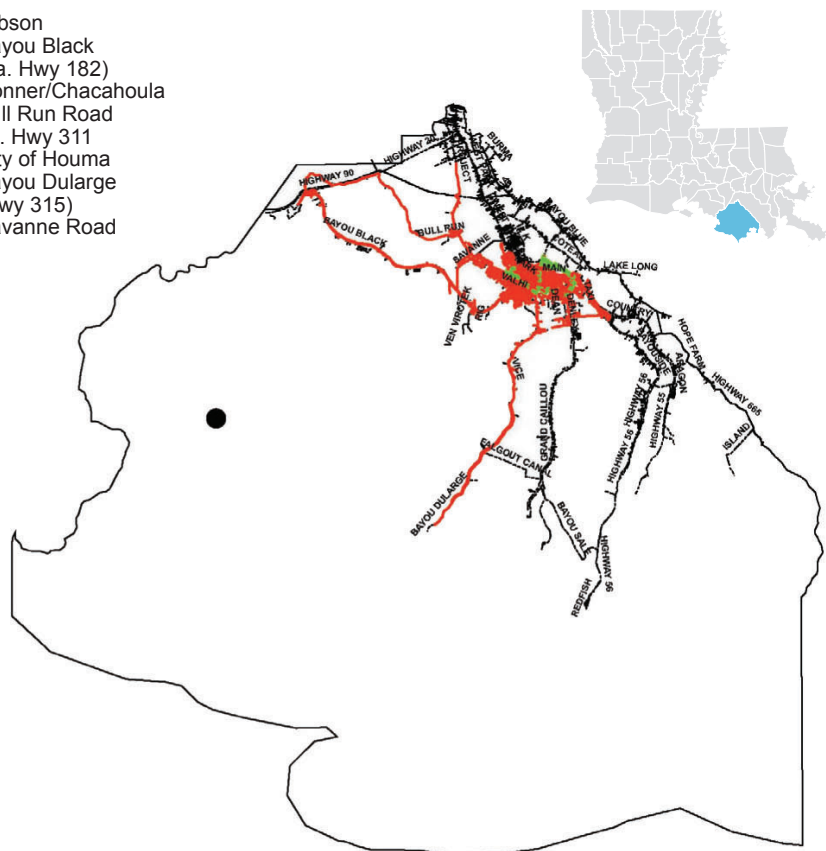

Terrebonne Parish Consolidated Government is one of three (3) natural gas distribution companies located in Terrebonne Parish. The distribution system consists of 416 miles of gas lines serving approximately 14,500 customers, and operates with two (2) difference pressures. The pressure of the distribution system serving gas customers is below 60 psig, and the pipeline, which interconnects the system regulator stations, operate at 300 to 600 psig.

COMMITMENT TO SAFETY, HEALTH & ENVIRONMENT

Terrebonne Parish Consolidated Government Gas Division is committed to public safety, protection of the environment and operation of its facilities in compliance with all applicable rules and regulations. Terrebonne Parish Consolidated Government's gas pipeline right-of-way is visually inspected on a regular basis. Above ground marker signs are displayed along the right-of-way to alert the public and contractors to the existence of the pipelines.

**EMERGENCY CONTACT:
1-985-873-6750**

PRODUCTS/DOT GUIDEBOOK ID#/GUIDE#:		
Natural Gas	1971	115

**LOUISIANA
PARISHES OF OPERATION:**

Terrebonne

Changes may occur. Contact the operator to discuss their pipeline systems and areas of operation.

- Gibson
- Bayou Black (La. Hwy 182)
- Donner/Chacahoula
- Bull Run Road
- La. Hwy 311
- City of Houma
- Bayou Dularge (Hwy 315)
- Savanne Road

Terrebonne Parish Consolidated Government Utilities

- TPCG-Gaslines**
- Distribution
- Station Feeder Lines
- TP911-StreetCenterline
- TPCG-ParishBoundary